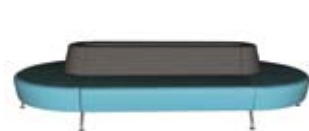

SQU3
3 seat sofa

Vee.

SVE1
Armchair

SVE3
2 seat sofa

Third Space Soft Seating

Eclipse.

SEC1
Modular bench

TECC
Round table

Modular seating system

Hive.one

Modular seating system

Hive.two

Modular seating system

Nook.

SN02
2 seat low back sofa

SN04
Single seat low back sofa

SN01
2 seat high back sofa

SN03
Single seat high back sofa

TN01
Glass top coffee table with shelf

Venue.

Modular seating system

Zeus.

SZS1A
Armchair

SZS2A
Large sofa

SZS3A
Left hand modular sofa

SZS5A
Modular sofa

SZS4A
Right hand modular sofa

TZEC
Table

Task & Meeting

Is.

OIS2H
Task chair,
adjustable arms

OIS6H
Mesh back task chair,
adjustable arms